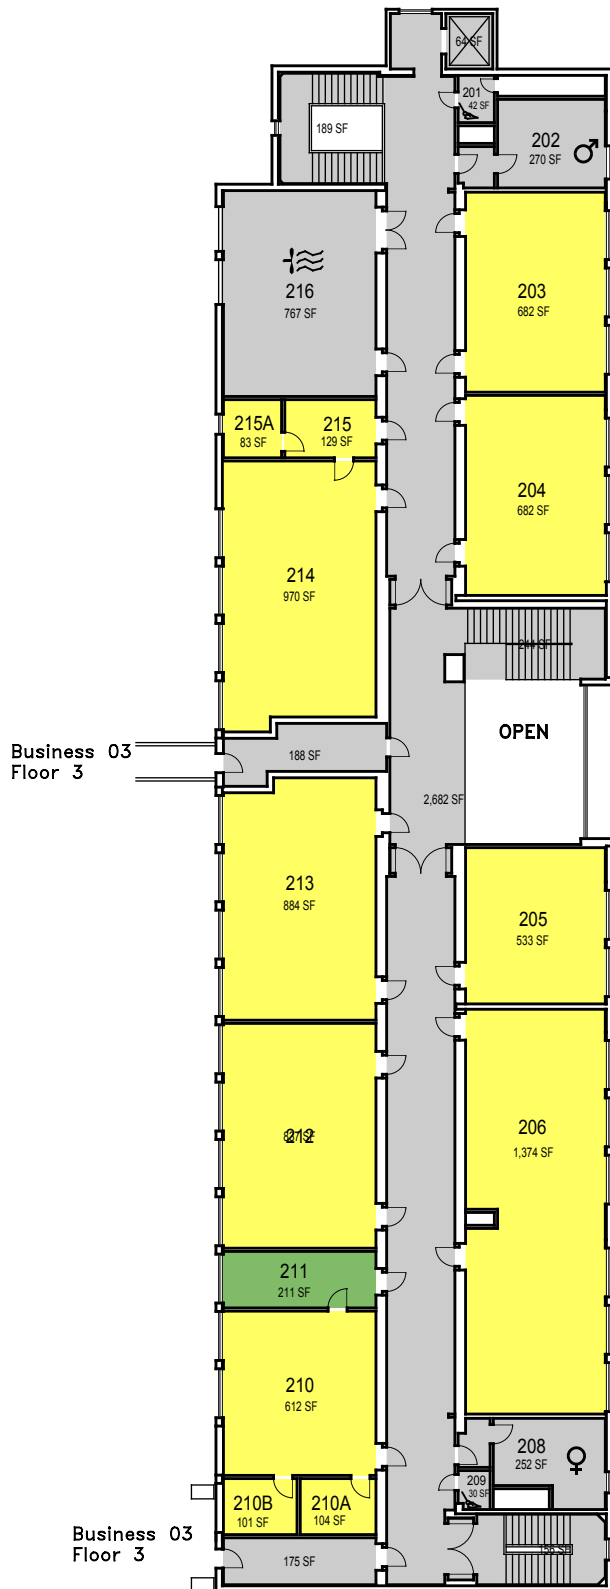

O:\SFDB\Space\graphics\Building 002-0_Cotchett Education Building.dwg

Cotchett Education Building

Basement

CAGR	CLA	
CARCH	CSM	UNIV
CBUS		ADMIN
CENGR	NON STATE	NON ASSIGNABLE

March 2009

1"=30'

O:\SFDB\Space\graphics\Building 002-0_Cotchett Education Building.dwg

March 2009

1"=30'

O:\SFDB\Space\graphics\Building 002-0_Cotchett Education Building.dwg

Cotchett Education Building

Second Floor

CAGR	CLA	
CARCH	CSM	UNIV
CBUS		ADMIN
CENGR	NON STATE	NON ASSIGNABLE

March 2009

1"=30'