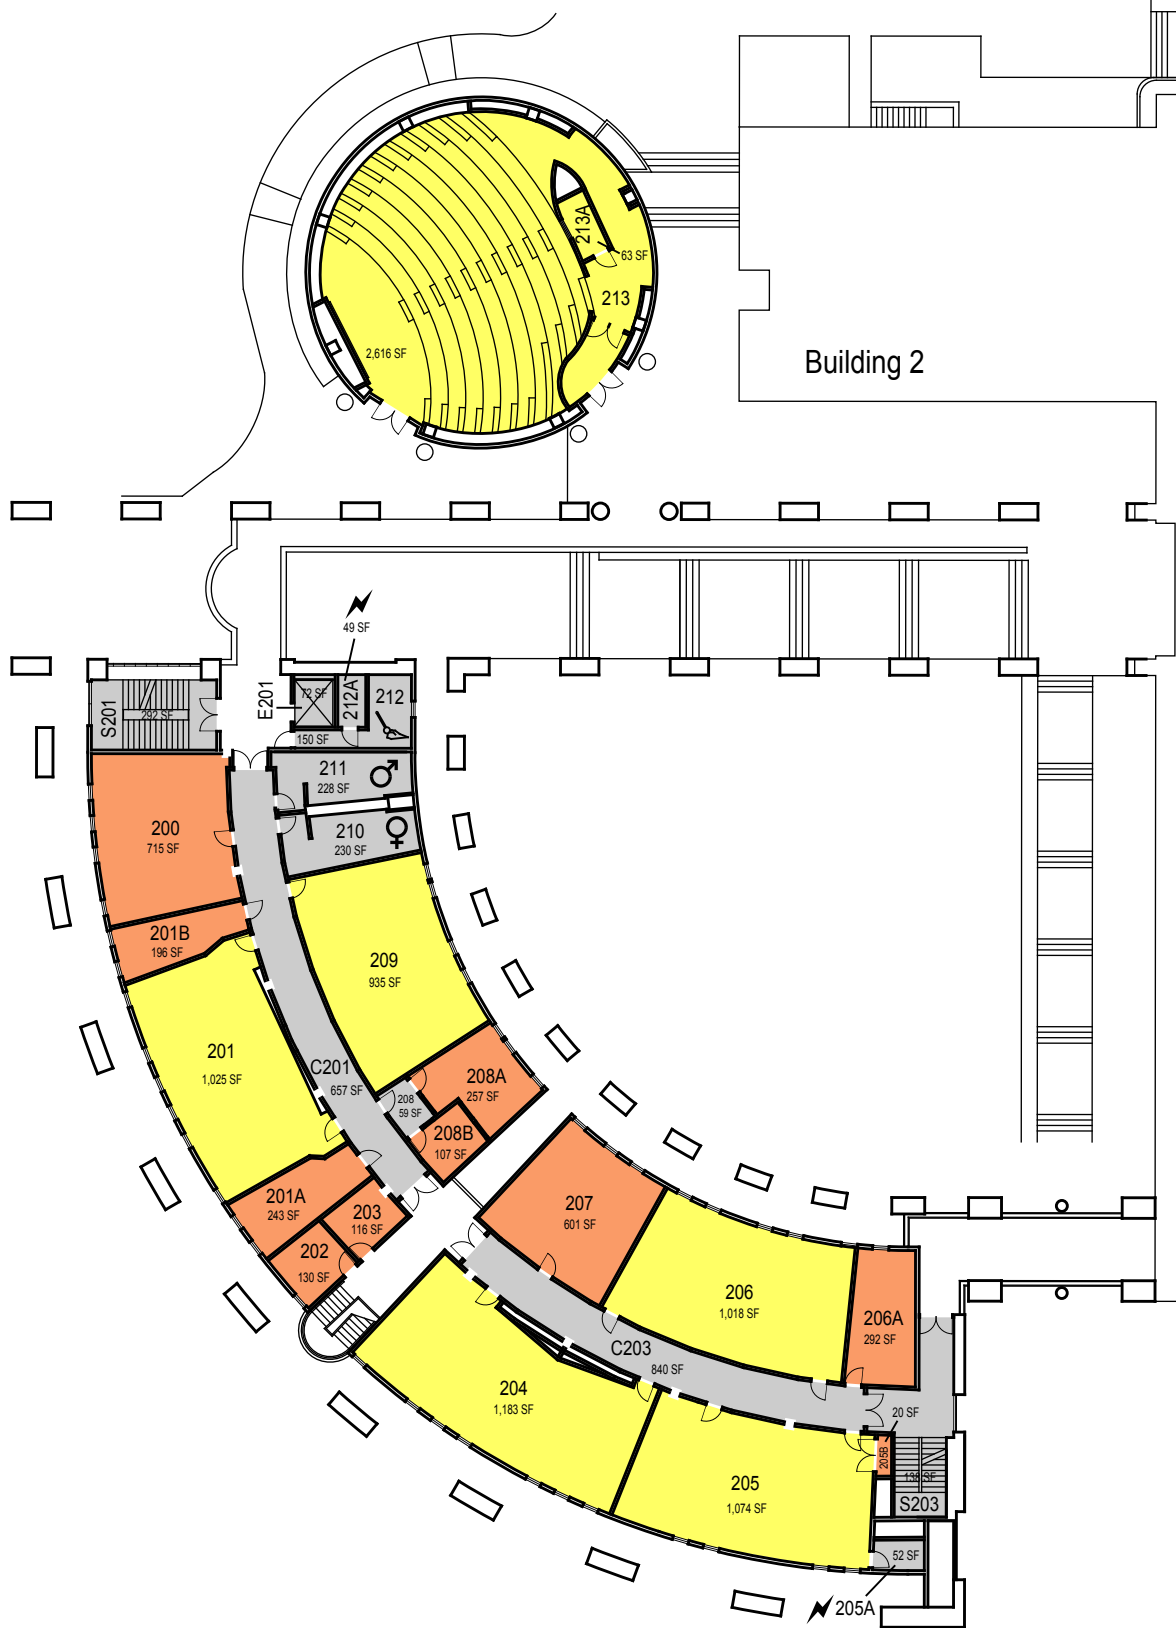

March 2009

1"=35'

Building 2

O:\SFDB\Space\graphics\Building 003-0\_Business.dwg

**CAL POLY**  
 SAN LUIS OBISPO

**Business**

[www.facilities.calpoly.edu](http://www.facilities.calpoly.edu)

Floor 2