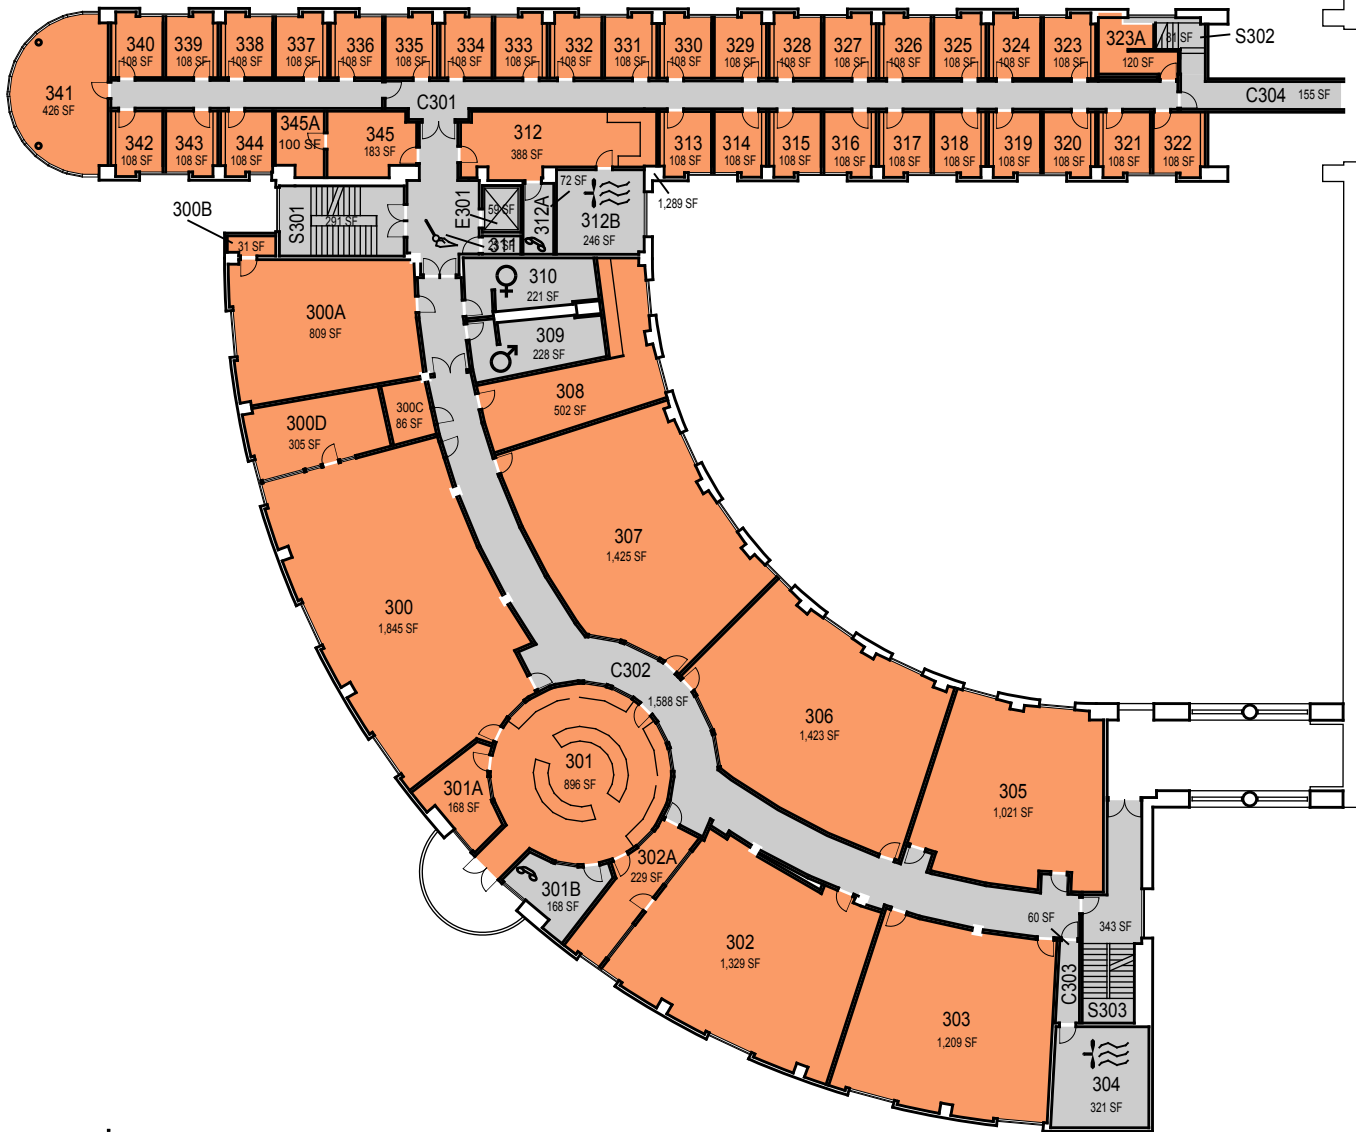

March 2009

1"=35'

Building 2

O:\SFDB\Space\graphics\Building 003-0\_Business.dwg

**CAL POLY**  
 SAN LUIS OBISPO

**Business**

[www.facilities.calpoly.edu](http://www.facilities.calpoly.edu)

Floor 2

CAGR	CLA	
CARCH	CSM	UNIV
CBUS		ADMIN
CENGR	NON STATE	NON ASSIGNABLE

March 2009

1"=35'

Building 2

O:\SFDB\Space\graphics\Building 003-0\_Business.dwg