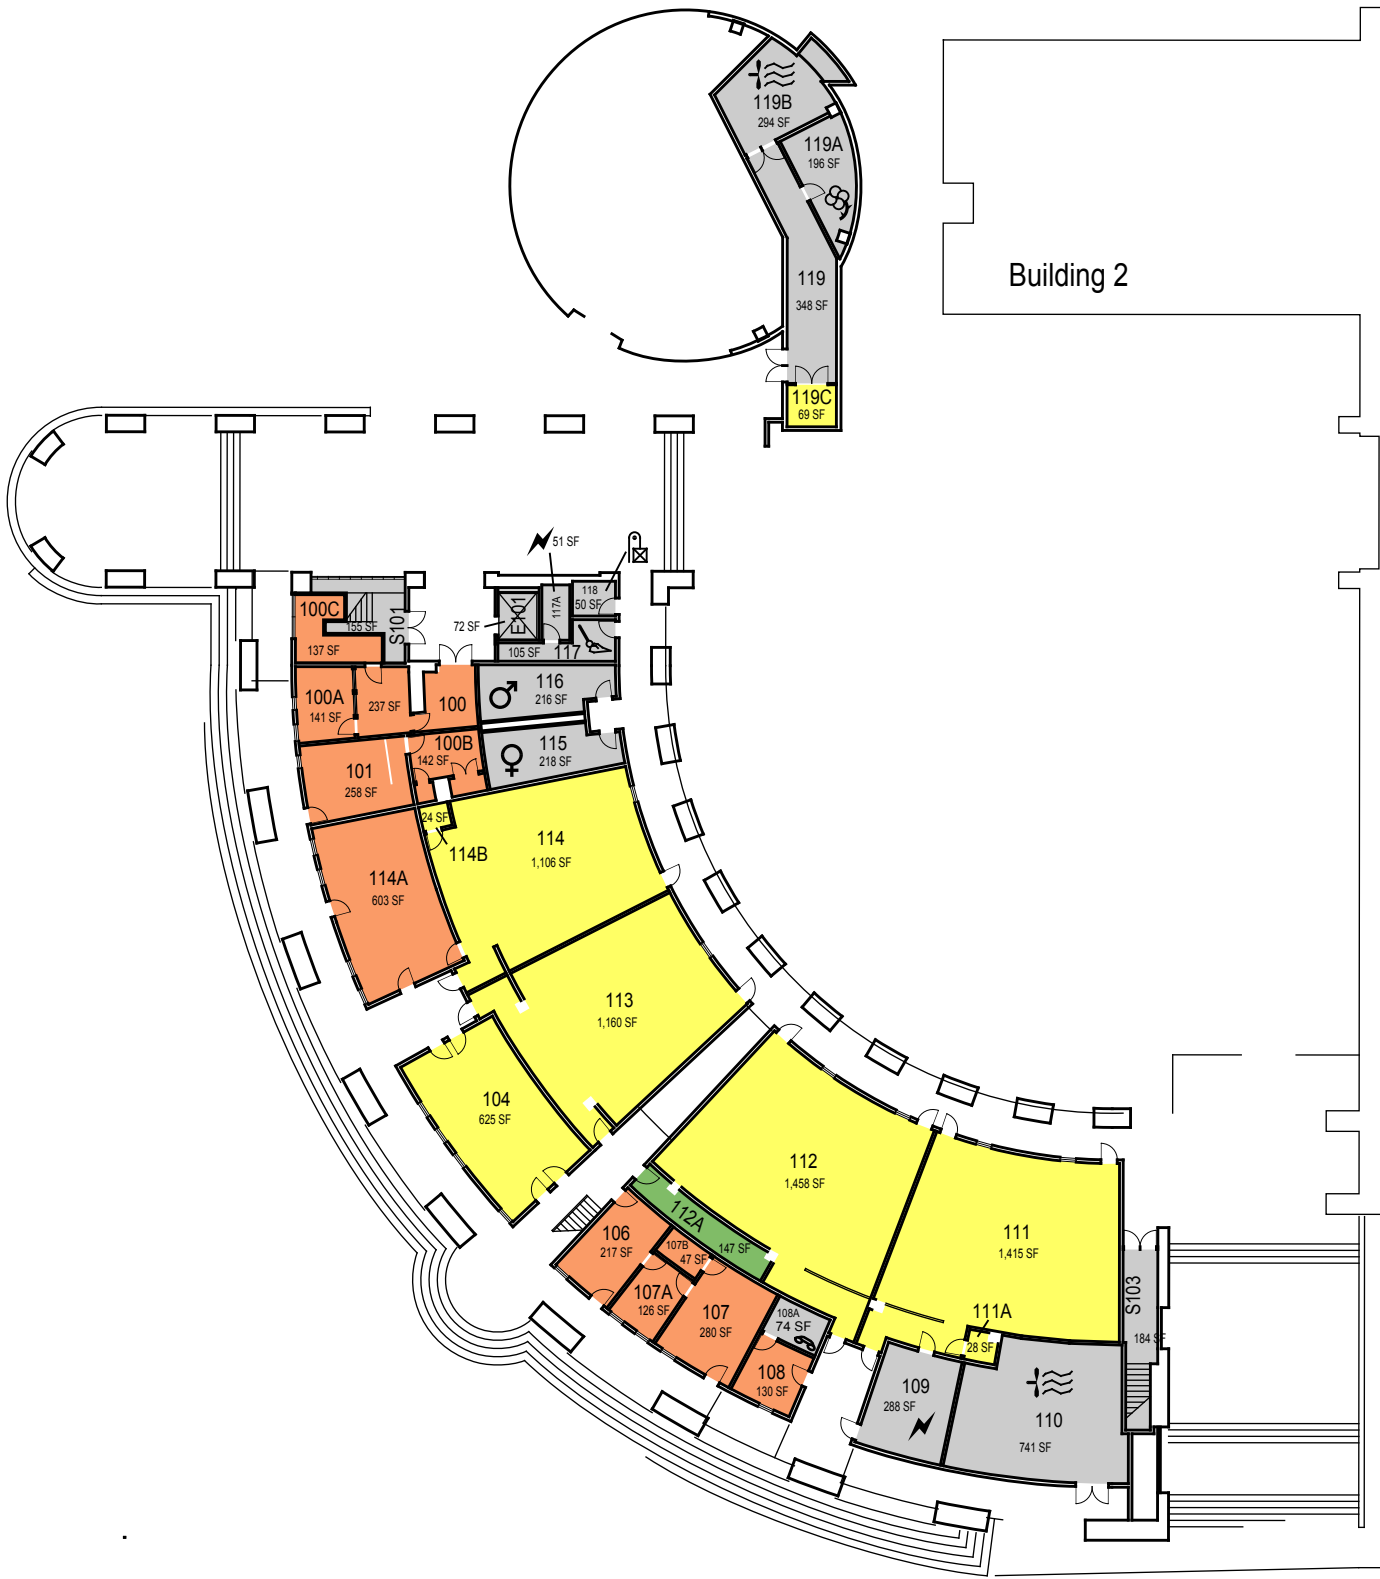

Building 2

O:\SFDB\Space\graphics\Building 003-0\_Business.dwg

March 2009

1"=35'

Building 2

O:\SFDB\Space\graphics\Building 003-0\_Business.dwg

**CAL POLY**  
 SAN LUIS OBISPO

**Business**

[www.facilities.calpoly.edu](http://www.facilities.calpoly.edu)

Floor 2