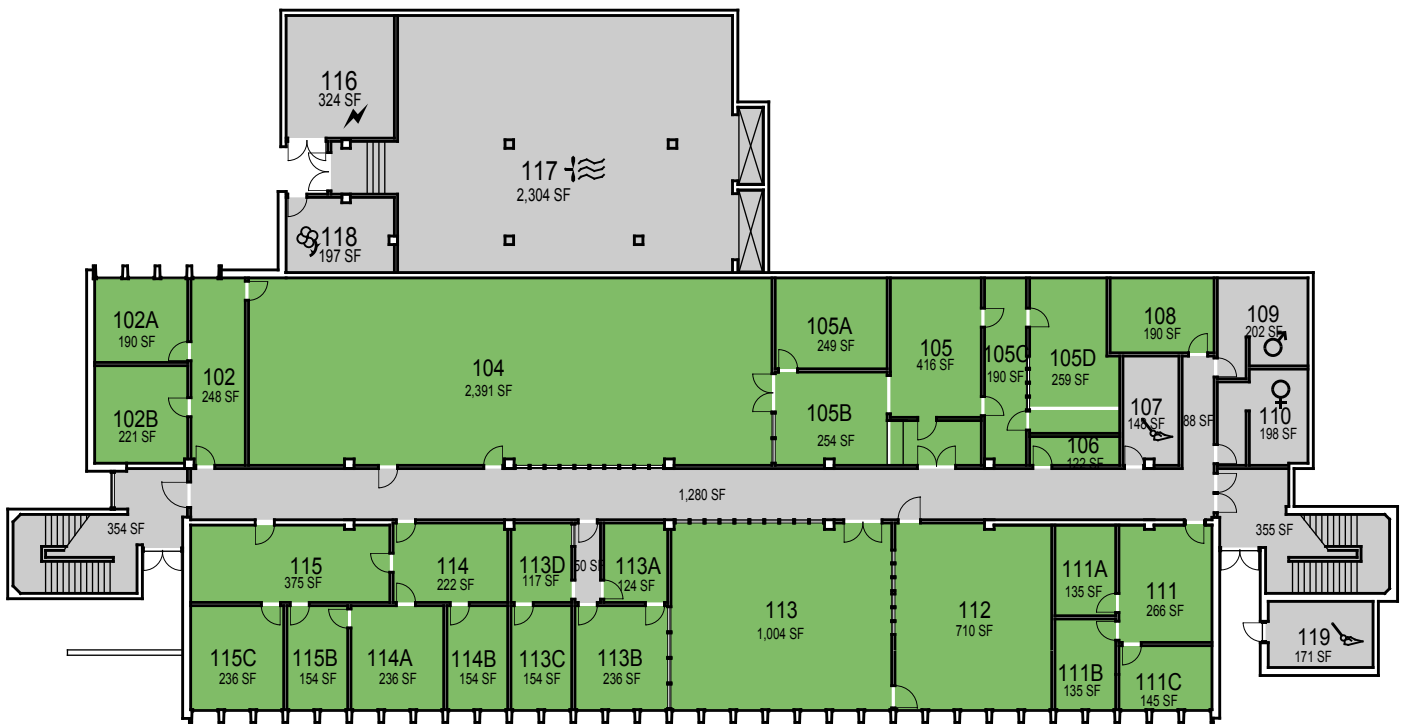

O:\SFDB\Space\graphics\Building 014-0_Frank E Pilling Building.dwg

Frank E Pilling Building

SAN LUIS OBISPO www.facilities.calpoly.edu
 Facility Services Facilities Planning and Capital Projects

Floor 1

CAGR	CLA	
CARCH	CSM	UNIV
CBUS		ADMIN
CENGR	NON STATE	NON ASSIGNABLE