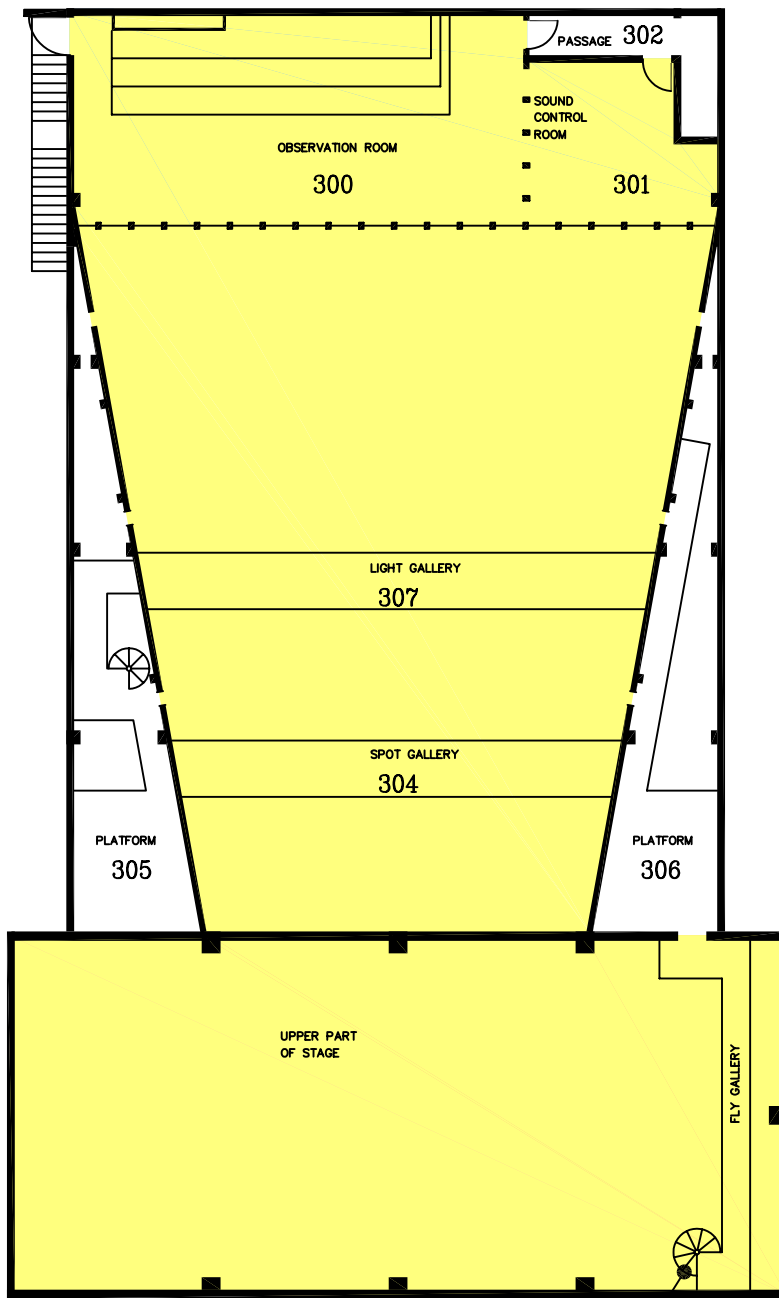

UPPER ROOF ACCESS

HEATING &
COOLING ZONES

■ AH-3

EXHAUST ZONES

- E-1, E-2
- E-3

7/18/03	DATE
	REVISION
mv04405b	FILE
k hastings	DRAWN

UPPER ROOF ACCESS

HEATING &
COOLING ZONES

■ AH-3

E-7 (LOWER ROOF)

NO ACCESS TO LOWER ROOF

E-1 (UPPER ROOF)

E-2 (UPPER ROOF)

UPPER ROOF ACCESS

EXHAUST ZONES

- E-1, E-2
- E-7