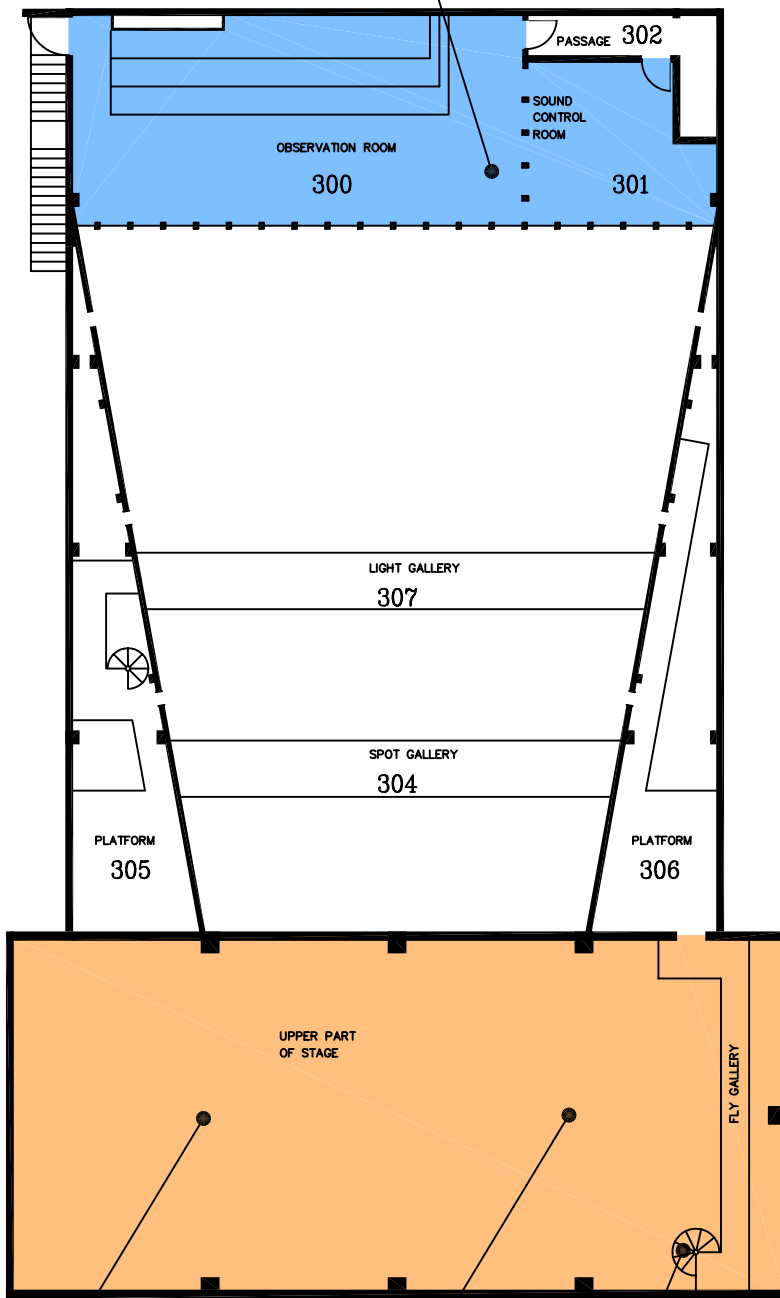

UPPER ROOF ACCESS

HEATING &
COOLING ZONES

■ AH-3

EXHAUST ZONES

- E-1, E-2
- E-3

7/18/03	DATE
	REVISION
mv04405b	FILE
k hastings	DRAWN

UPPER ROOF ACCESS

HEATING &
COOLING ZONES

■ AH-3

E-7 (LOWER ROOF)

NO ACCESS TO LOWER ROOF

E-1 (UPPER ROOF)

E-2 (UPPER ROOF)

UPPER ROOF ACCESS

EXHAUST ZONES

- E-1, E-2
- E-7