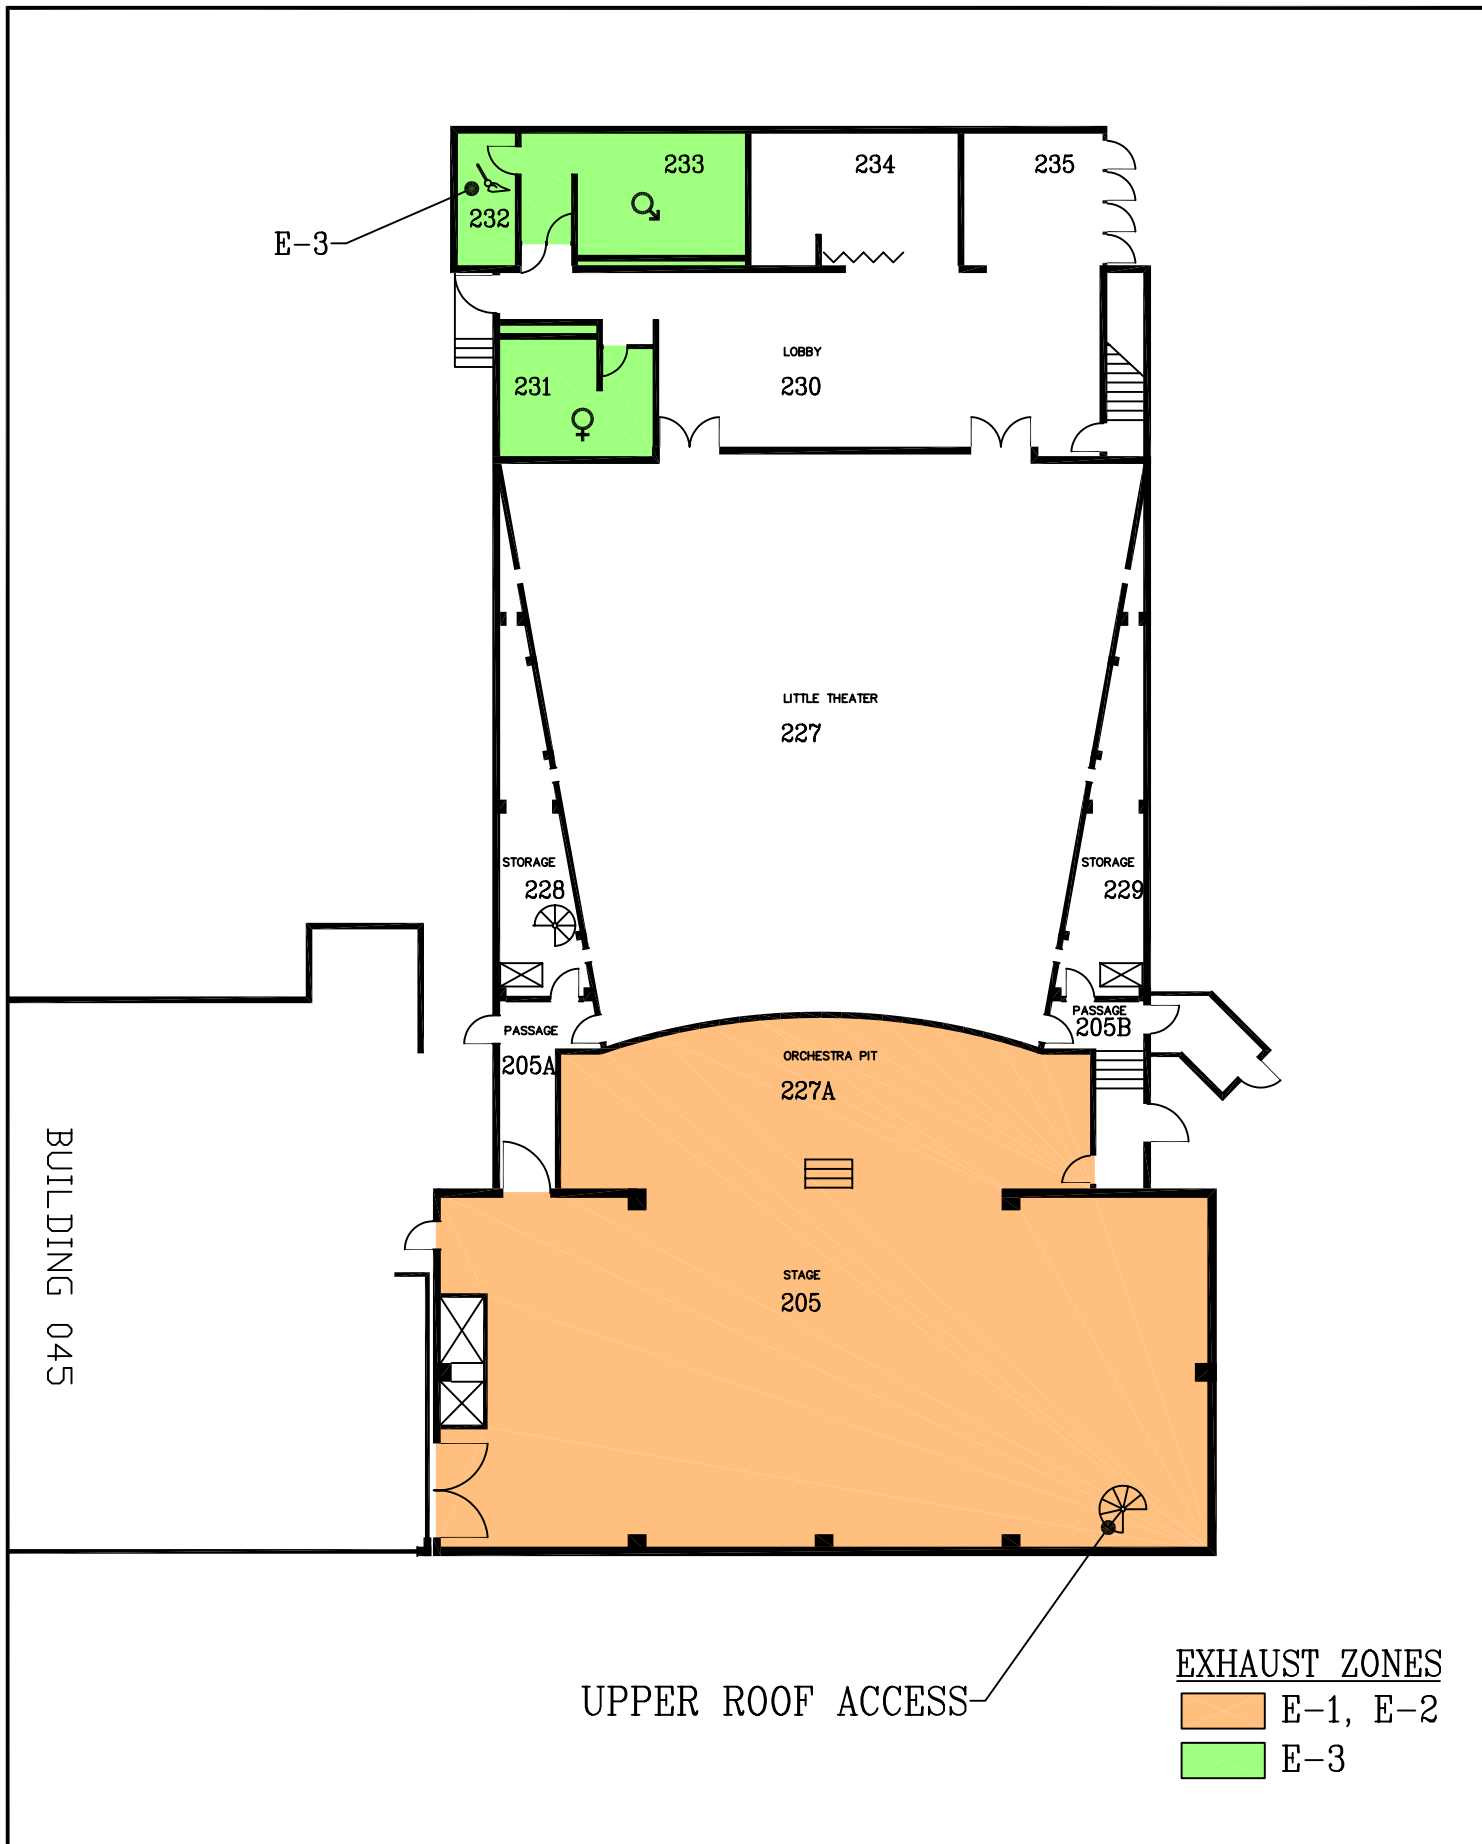

UPPER ROOF ACCESS

HEATING &
COOLING ZONES

■ AH-3

EXHAUST ZONES

- E-1, E-2
- E-3

7/18/03	DATE
	REVISION
mv04405b	FILE
k hastings	DRAWN

UPPER ROOF ACCESS

HEATING &
COOLING ZONES

■ AH-3

E-7 (LOWER ROOF)

NO ACCESS TO LOWER ROOF

E-1 (UPPER ROOF)

E-2 (UPPER ROOF)

UPPER ROOF ACCESS

EXHAUST ZONES

- E-1, E-2
- E-7